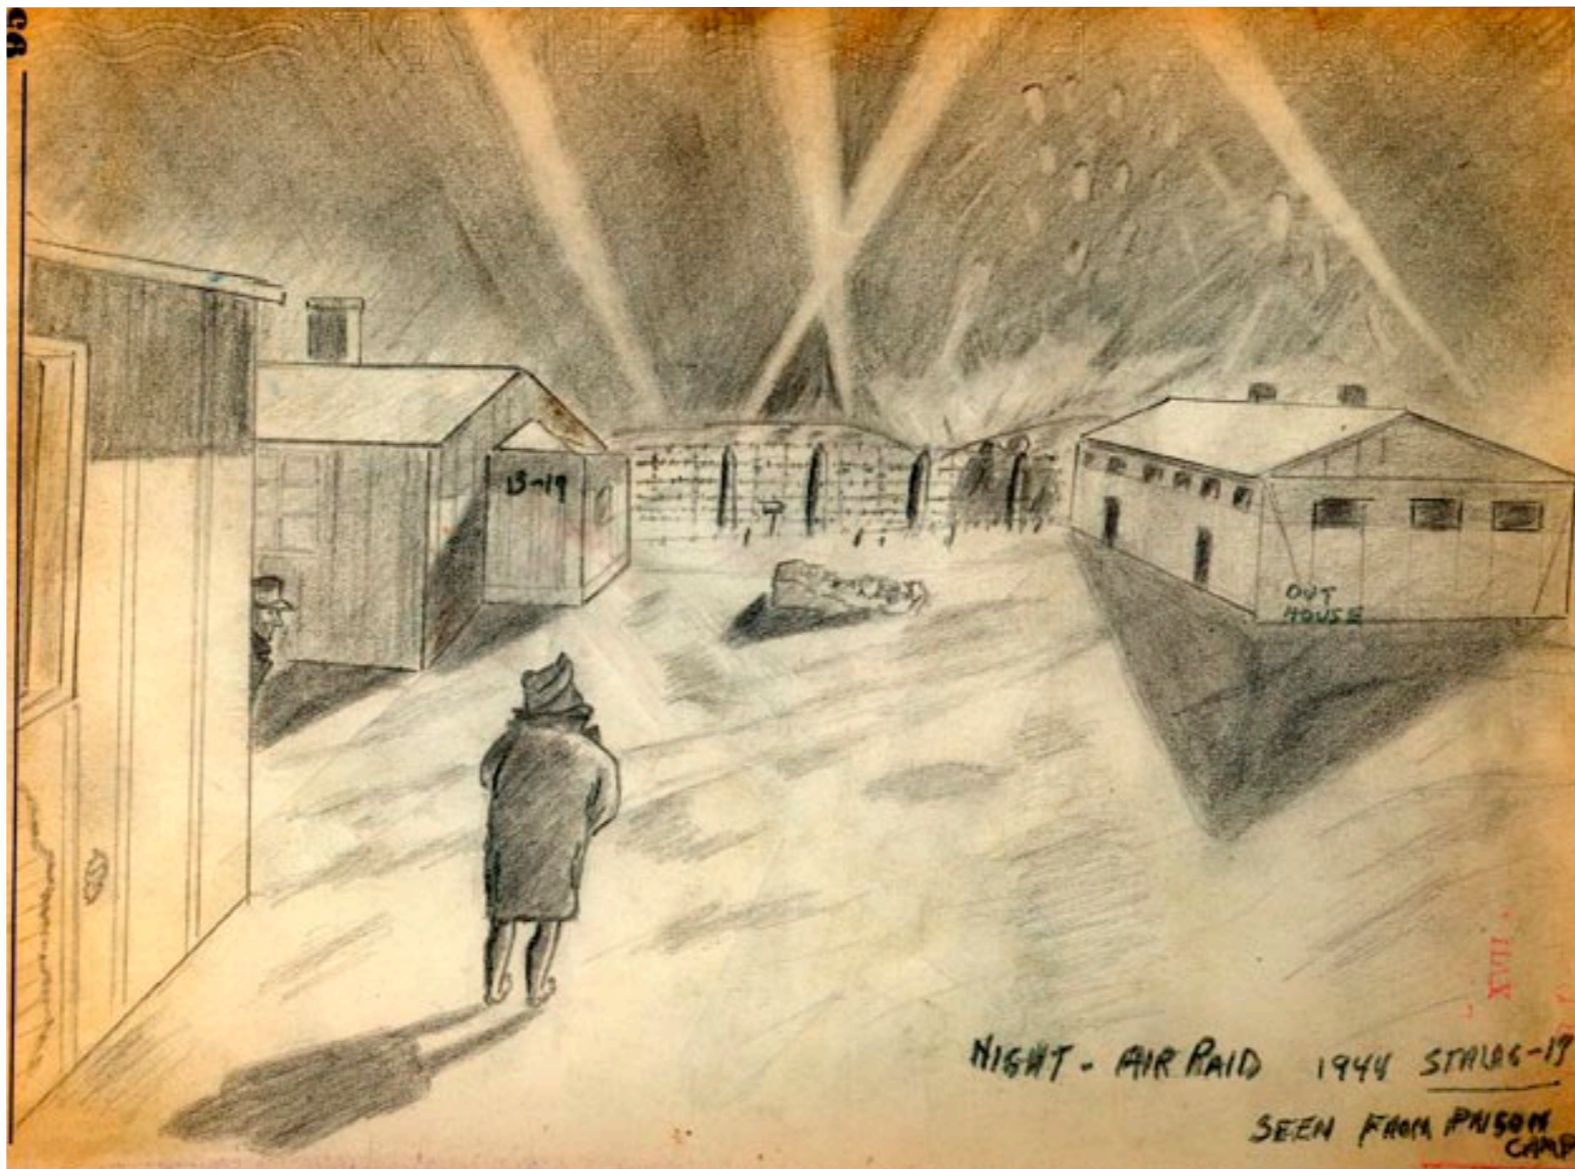

BY GASTARD - CAPTURED.  
POLICE 10-24-43

St Jelles Prison  
Bruzzel, Bel.

WHERE THE DAYS  
ARE AS LONG AS YOU MAKE THEM  
L A G  
3 XVII

BY  
SELF

NIGHT - AIR RAID 1944 STALAG-17  
SEEN FROM PRISON CAMP