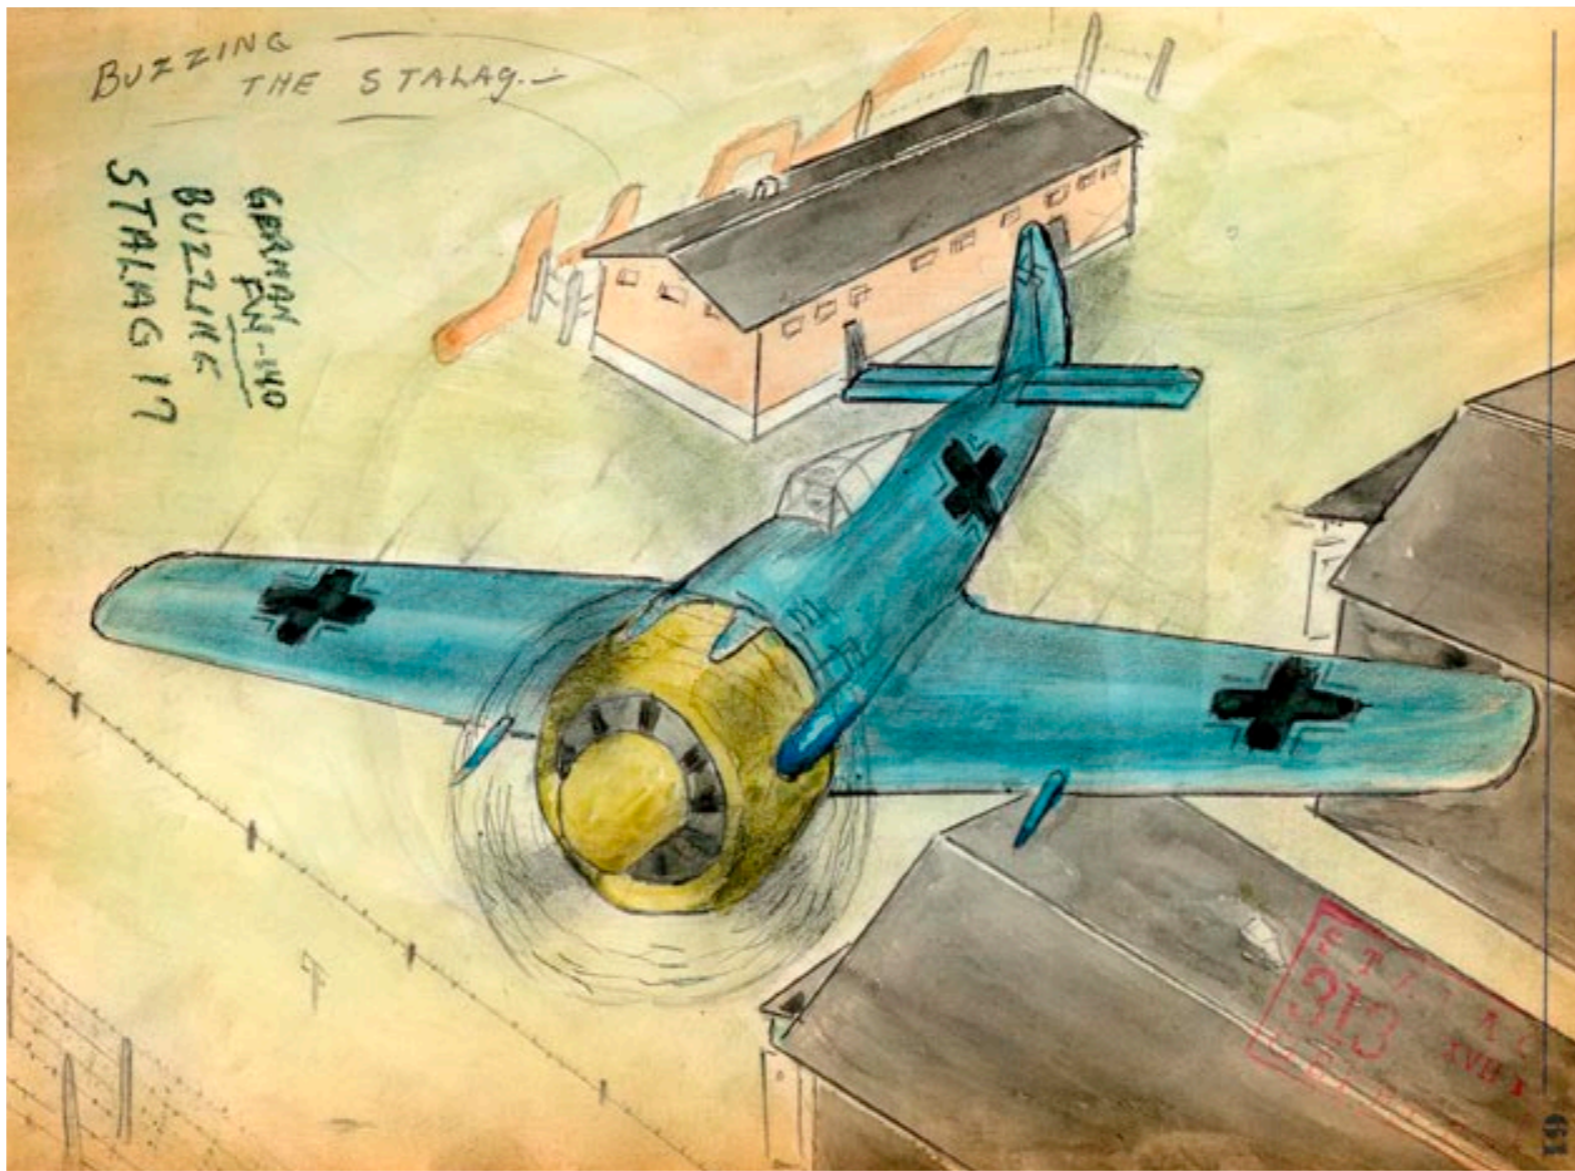

BY GASTARD - CAPTURED.  
POLICE 10-24-43

St Jelles Prison  
Bruzzel, Bel.

WHERE THE DAYS  
ARE AS LONG AS YOU MAKE THEM  
L A G  
3 XVII

BY  
SELF

NIGHT - AIR RAID 1944 STALAG-17  
SEEN FROM PRISON CAMP