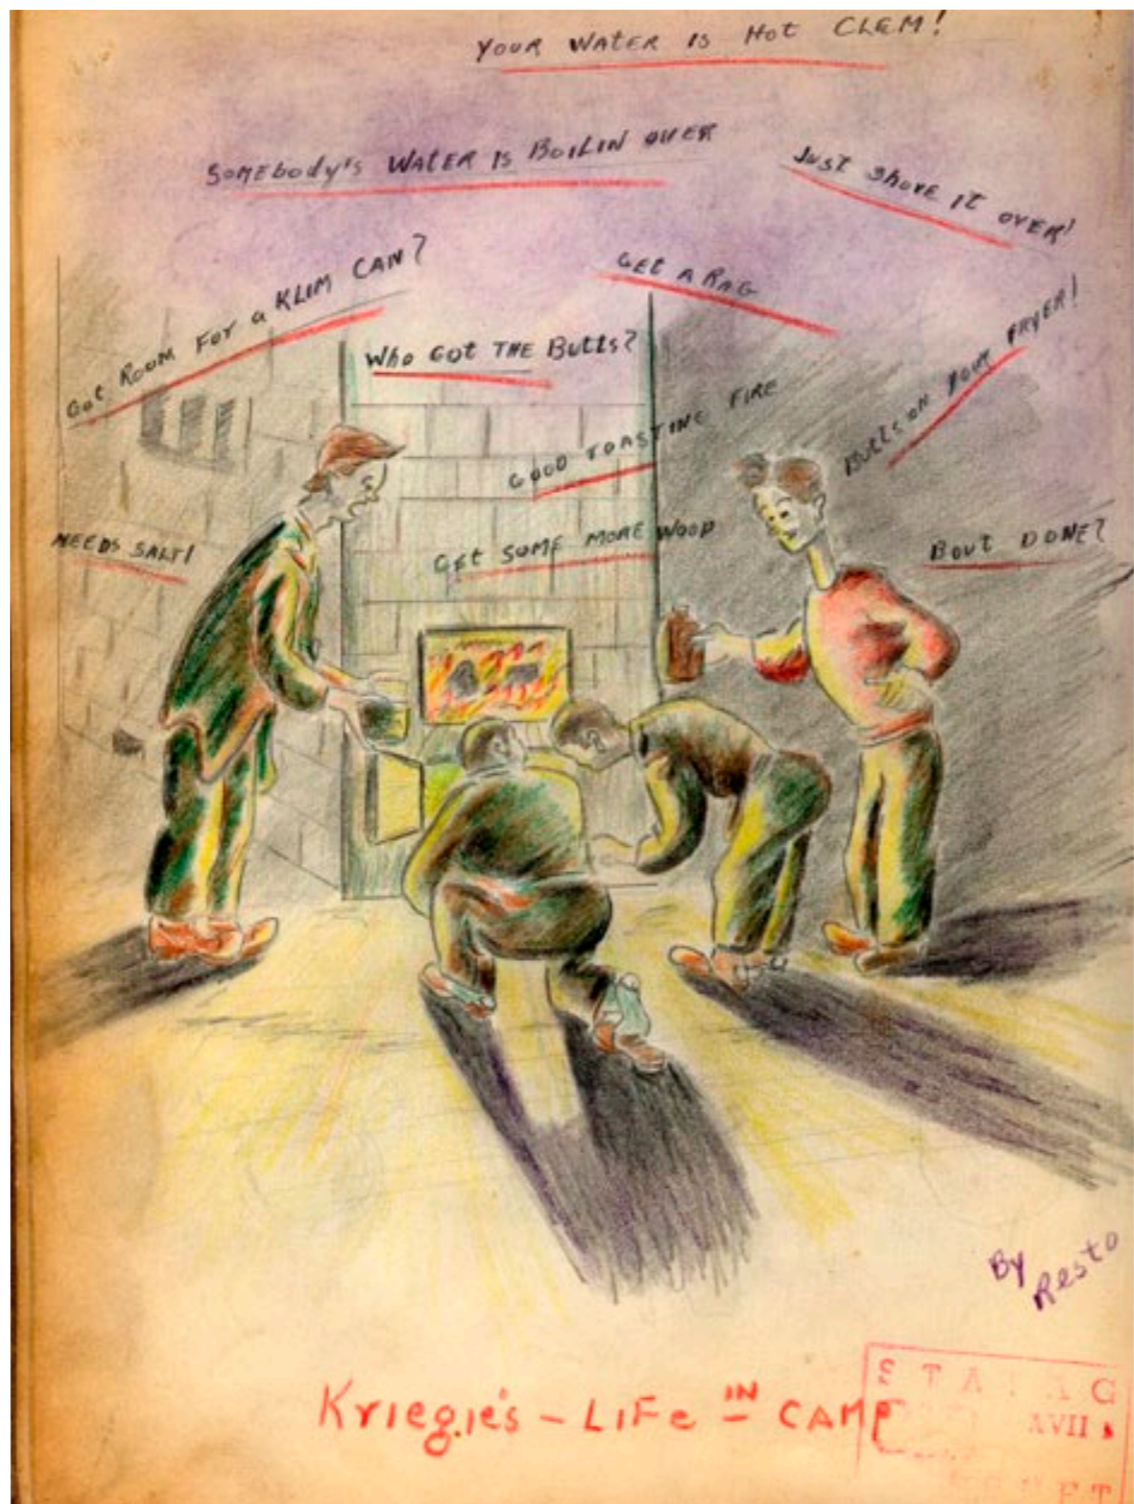

BY GASTARD - CAPTURED.  
POLICE 10-24-43

St Jelles Prison  
Bruzzel, Bel.

WHERE THE DAYS  
ARE AS LONG AS YOU MAKE THEM  
L A G  
3 XVII

BY  
SELF

NIGHT - AIR RAID 1944 STALAG-17  
SEEN FROM PRISON CAMP